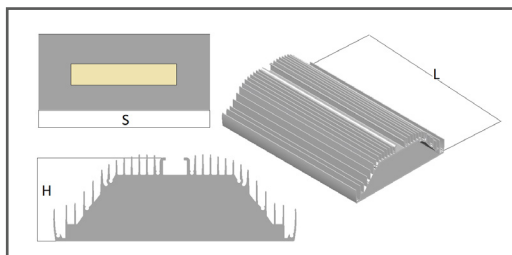

The DRACO_EVO are the latest generation of EuLux LED projectors. With the DRAVO_EVO the EuLux has made a combined effort both on the mechanics and on the electronics in order to have the maximum performance with the least possible impact on the wind (important detail on lighthouse towers or in sports complexes). In particular with the DRACO_EVO you can replace the traditional headlights with the same surface and same brightness but with a saving of about 78%.

Modello Item	Watt Watt	Int. lumin. Lumen	nr. LED* nr. LED*	Peso** Weight	Dimensioni (S x L x H)	Può sostituire Can replace
DRACO_EVO 30	30	5550lm	12	1,6Kg	130x195x67	SAP70, e JM70
DRACO_EVO 60	60	11100lm	24	1,9Kg	200x195x67	SAP150 e JM250
DRACO_EVO 90	90	16650lm	36	2,5Kg	300x195x67	SAP250
DRACO_EVO 120	120	22200lm	48	3,5Kg	450x195x67	JM400
DRACO_EVO 180	180	33300lm	72	7,0Kg	300x390x67	----
DRACO_EVO 300	300	55500lm	120	9,0Kg	500x390x67	JM1000
DRACO_EVO 600	600	111000lm	216	16Kg	600x585x67	JM2000

Dimensioni - Dimensions

RAL 9006

grigio chiaro
gray

Struttura:

Body:

Alimentazione:

In power source:

Temp. di colore:

Color temp.re:

Efficienza LED:

Efficiency LED:

Realizzata in alluminio a basso contenuto di rame;
Realized in aluminum with low copper content:

110-270Vac, efficienza 94%, PFC>0,95, IP65;

110-270Vac, 94% efficiency, PFC> 0,95, IP65;

5000K° (a scelta: 3000, 4000 o 6000K°);

5000K° (choice: 3000, 4000 or 6000K°);

185lm/watt minimo garantito a 85°;

185lm/watt guaranteed minimum at 85°;

ALCUNE FOTOMETRICHE DISPONIBILI - Same Photometric now available